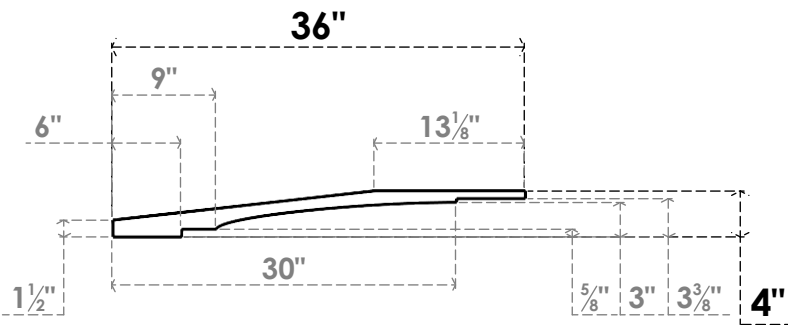

ITEM NUMBER: BRCPC055X36000X04000MRC

5 1/2"W X 36"D X 4"H MERCED ARCHITECTURAL GRADE PVC CLOSED KNEE BRACE

SIDE PROFILE

FRONT PROFILE

ISOMETRIC

EKENA MILLWORK
2300 WEST MAIN ST.
CLARKSVILLE, TX 75426
TOLL FREE: 866-607-0453
WWW.EKENAMILLWORK.COM