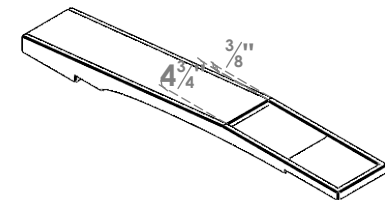

ITEM NUMBER: BRCPC055X36000X04000MRC

5 1/2"W X 36"D X 4"H MERCED ARCHITECTURAL GRADE PVC CLOSED KNEE BRACE

SIDE PROFILE

FRONT PROFILE

ISOMETRIC

EKENA MILLWORK
2300 WEST MAIN ST.
CLARKSVILLE, TX 75426
TOLL FREE: 866-607-0453
WWW.EKENAMILLWORK.COM