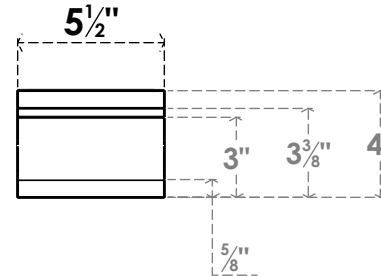

ITEM NUMBER: BRCPC055X36000X04000MRC

5 1/2"W X 36"D X 4"H MERCED ARCHITECTURAL GRADE PVC CLOSED KNEE BRACE

SIDE PROFILE

FRONT PROFILE

ISOMETRIC

EKENA MILLWORK
2300 WEST MAIN ST.
CLARKSVILLE, TX 75426
TOLL FREE: 866-607-0453
WWW.EKENAMILLWORK.COM